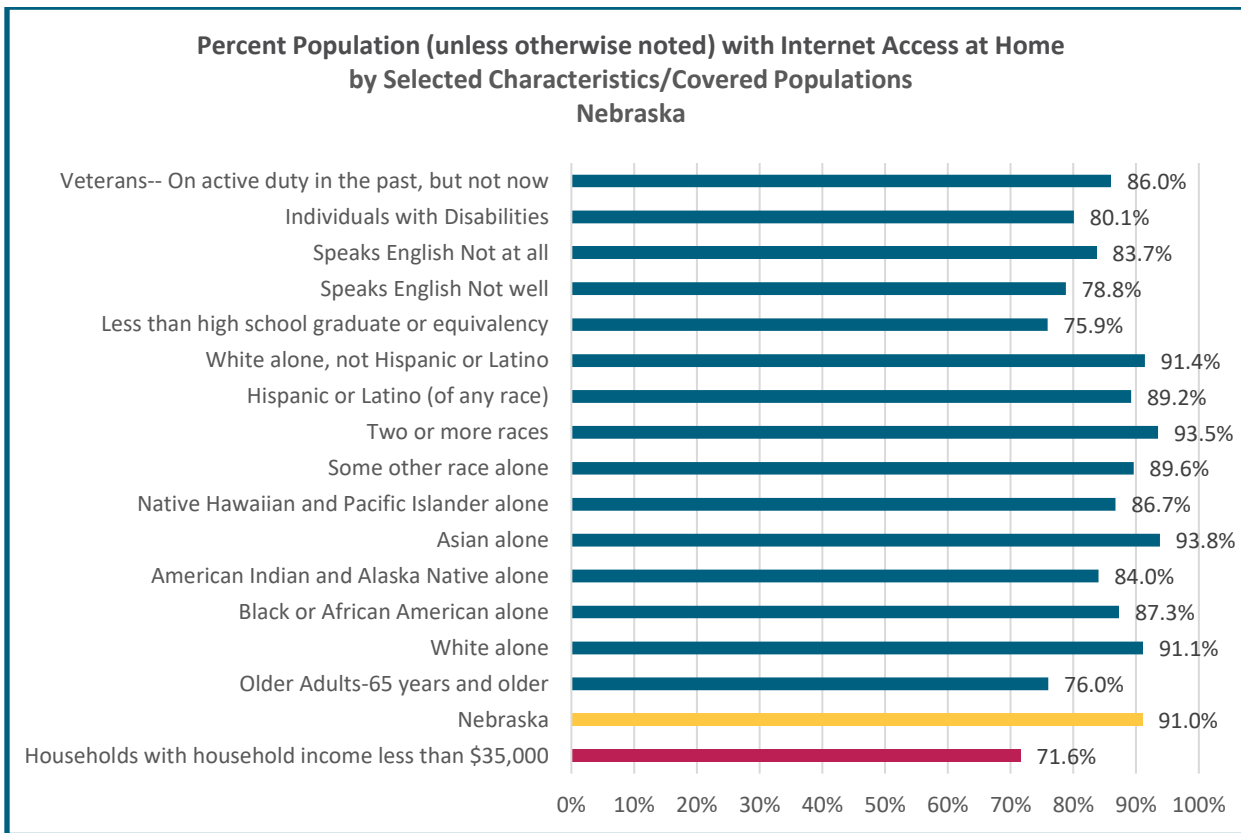

Veterans Benchmarks

	% Population with Internet at Home ACS 5-year 2021 (Table S 2802) unless otherwise noted
Households with household income less than \$35,000	71.6%
Nebraska	91.0%
Older Adults-65 years and older	76.0%
White alone	91.1%
Black or African American alone	87.3%
American Indian and Alaska Native alone	84.0%
Asian alone	93.8%
Native Hawaiian and Pacific Islander alone	86.7%
Some other race alone	89.6%
Two or more races	93.5%
Hispanic or Latino (of any race)	89.2%
White alone, not Hispanic or Latino	91.4%
Less than high school graduate or equivalency	75.9%
Speaks English Not well	78.8%
Speaks English Not at all	83.7%
Individuals with Disabilities	80.1%
Veterans-- On active duty in the past, but not now	86.0%

Percent Covered Population with Digital Devices

Nebraska

2020 ACS 5-Year Estimates Public Use Microdata

Percent Covered Population with Digital Devices

Nebraska

2020 ACS 5-Year Estimates Public Use Microdata

	Older Adults (60 years and older)	With a Disability	Veterans
% with Smartphone	65.6%	68.8%	74.2%
% with Laptop or Desktop	85.1%	69.4%	80.5%
% with Tablet	53.1%	53.6%	59.6%

Veterans and Digital Device Presence in Household 2020 ACS 5-year