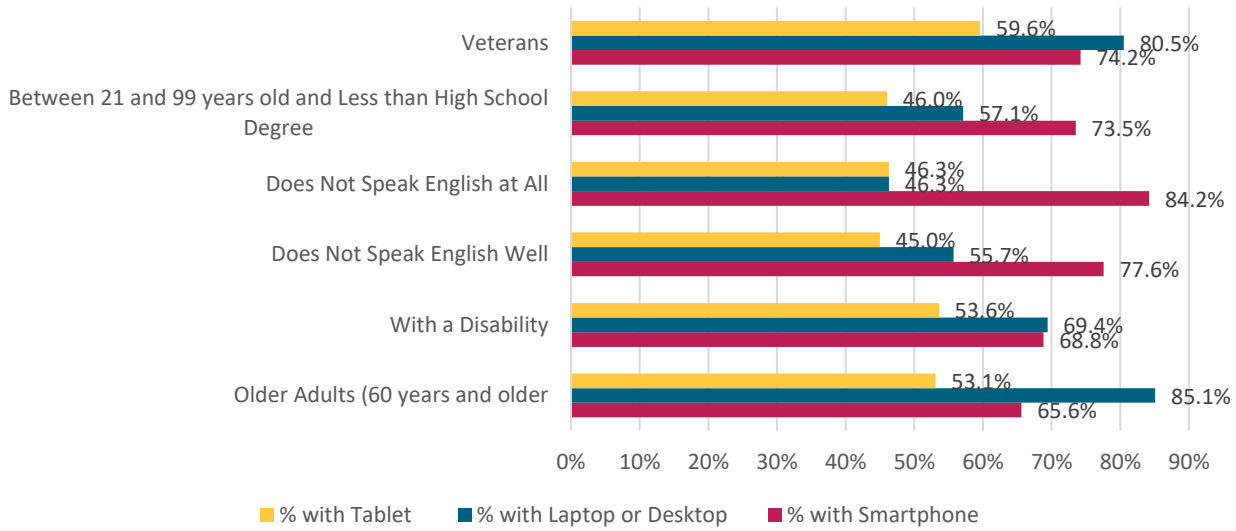

Percent Covered Population with Digital Devices

Nebraska

2020 ACS 5-Year Estimates Public Use Microdata

Percent Covered Population with Digital Devices

Nebraska

2020 ACS 5-Year Estimates Public Use Microdata

	Older Adults (60 years and older)	With a Disability	Veterans
% with Smartphone	65.6%	68.8%	74.2%
% with Laptop or Desktop	85.1%	69.4%	80.5%
% with Tablet	53.1%	53.6%	59.6%