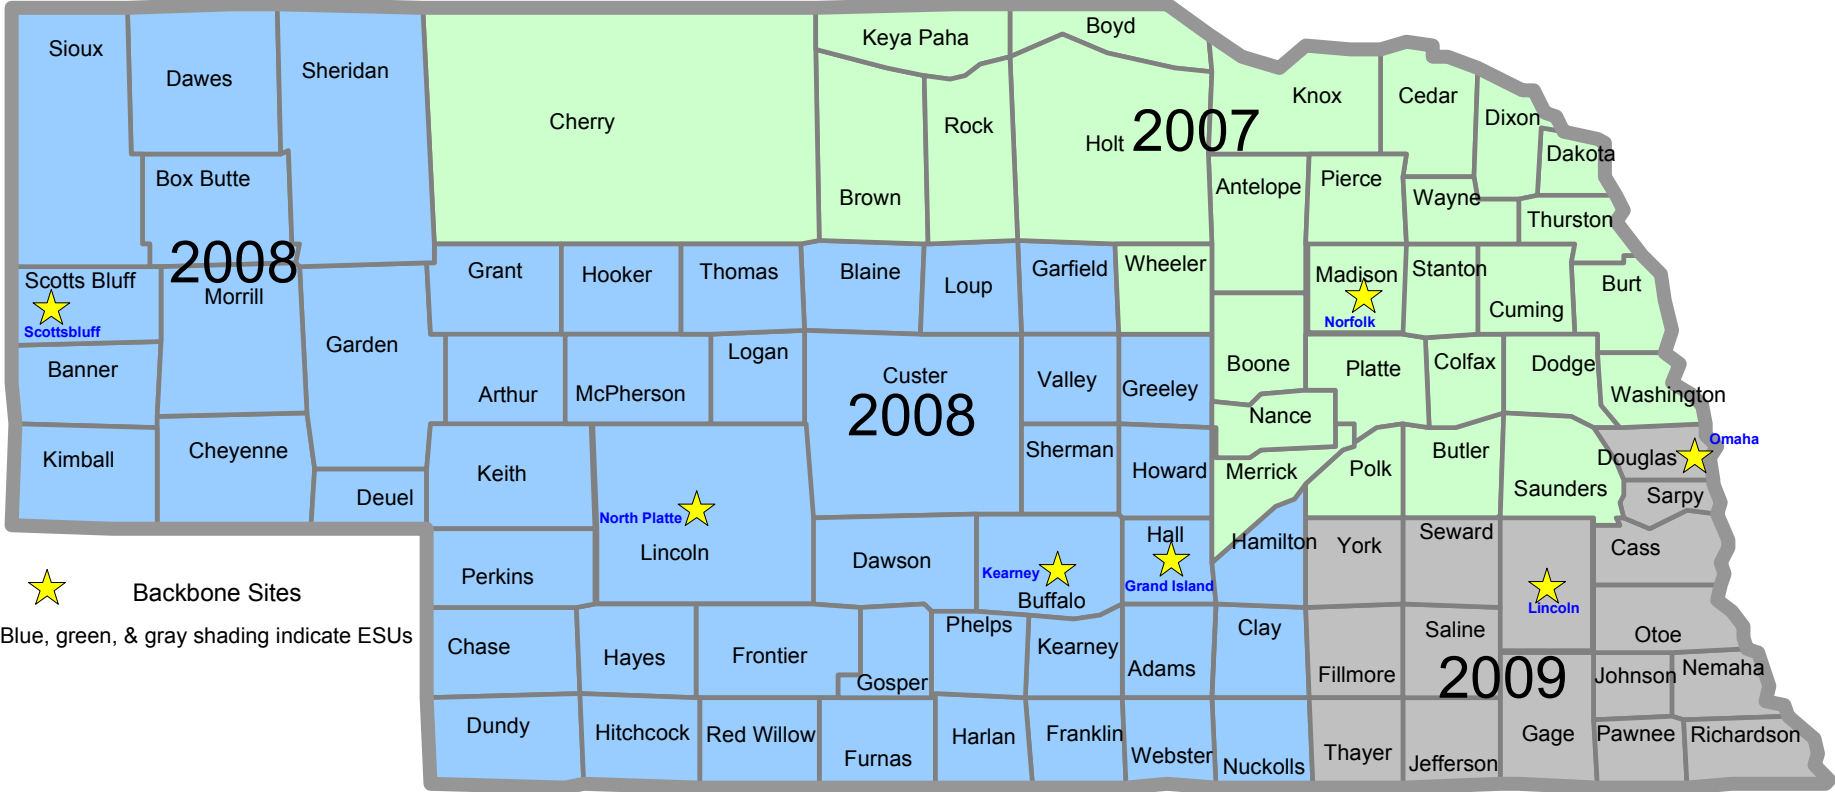

LB1208 Map by Year

★ Backbone Sites
 Blue, green, & gray shading indicate ESUs

Created: 05/23/2007
 S:\networking\State Network\LB1208 Map by Year 05232007